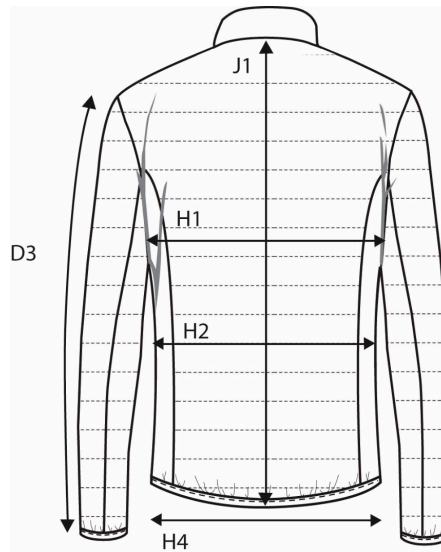

NIMBUS® | *Play*

PRODUCT MEASUREMENT SIZE AND FIT: OLYMPIA

OLYMPIA *Mens*

Base size: **M** / Measurement (in cm)

	Diagram	S	M	L	XL	XXL	3XL	4XL
SLEEVE LENGTH from shoulderseam	D3	65,25	67	68,75	70,5	72,25	74	75,75
1/2 CHEST WIDTH at armhole	H1	54	57	60	63	66	69	72
1/2 WAIST WIDTH	H2	51	54	57	60	63	66	69
1/2 BOTTOM WIDTH- Relaxed	H4	48	51	54	57	60	63	66
FULL LENGTH at centre back	J1	67	70	73	76	79	82	85

OLYMPIA *Ladies*

Base size: **M** / Measurement (in cm)

	Diagram	XS	S	M	L	XL	XXL	3XL
SLEEVE LENGTH from shoulderseam	D3	61,5	63	64,5	66	67,5	69	69
1/2 CHEST WIDTH at armhole	H1	47	50	53	56	59	62	66
1/2 WAIST	H2	42	45	48	51	54	58	62
1/2 BOTTOM WIDTH	H4	50	53	56	59	62	65	69
FULL LENGTH at centre back	J1	62	64	66	68	70	72	72

SIZE GUIDE

LADIES

CM

	EN / UK / US XS / 8 / 4	EN / UK / US S / 10 / 6	EN / UK / US M / 12 / 8	EN / UK / US L / 14 / 10	EN / UK / US XL / 16 / 12	EN / UK / US 2XL / 18 / 14	EN / UK / US 3XL / 20 / 16
CHEST	75-80	81-86	87-92	93-98	99-104	105-111	112-118
WAIST	59-64	65-70	71-76	77-82	83-88	89-95	96-103
HIP	83-88	89-94	96-101	102-107	108-113	114-120	121-127

HOW TO MEASURE