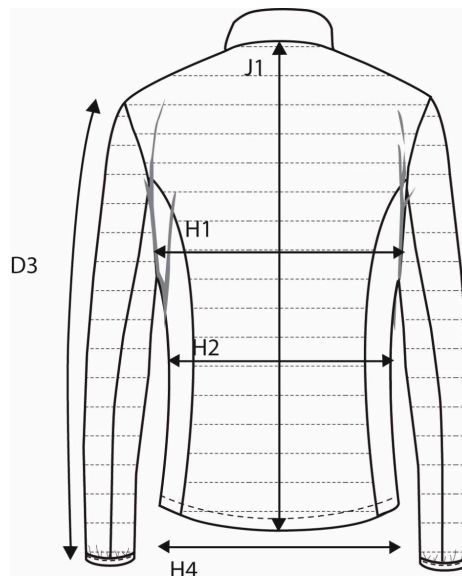

NIMBUS® | *Play*

PRODUCT MEASUREMENT SIZE AND FIT: OLYMPIA

OLYMPIA *Mens*

Base size: **M** / Measurement (in cm)

	Diagram	S	M	L	XL	XXL	3XL	4XL
SLEEVE LENGTH from shoulderseam	D3	65,25	67	68,75	70,5	72,25	74	75,75
1/2 CHEST WIDTH at armhole	H1	54	57	60	63	66	69	72
1/2 WAIST WIDTH	H2	51	54	57	60	63	66	69
1/2 BOTTOM WIDTH- Relaxed	H4	48	51	54	57	60	63	66
FULL LENGTH at centre back	J1	67	70	73	76	79	82	85

OLYMPIA *Ladies*

Base size: **M** / Measurement (in cm)

	Diagram	XS	S	M	L	XL	XXL	3XL
SLEEVE LENGTH from shoulderseam	D3	61,5	63	64,5	66	67,5	69	69
1/2 CHEST WIDTH at armhole	H1	47	50	53	56	59	62	66
1/2 WAIST	H2	42	45	48	51	54	58	62
1/2 BOTTOM WIDTH	H4	50	53	56	59	62	65	69
FULL LENGTH at centre back	J1	62	64	66	68	70	72	72

SIZE GUIDE

LADIES

CM

	EN / UK / US XS / 8 / 4	EN / UK / US S / 10 / 6	EN / UK / US M / 12 / 8	EN / UK / US L / 14 / 10	EN / UK / US XL / 16 / 12	EN / UK / US 2XL / 18 / 14	EN / UK / US 3XL / 20 / 16
CHEST	75-80	81-86	87-92	93-98	99-104	105-111	112-118
WAIST	59-64	65-70	71-76	77-82	83-88	89-95	96-103
HIP	83-88	89-94	96-101	102-107	108-113	114-120	121-127

HOW TO MEASURE