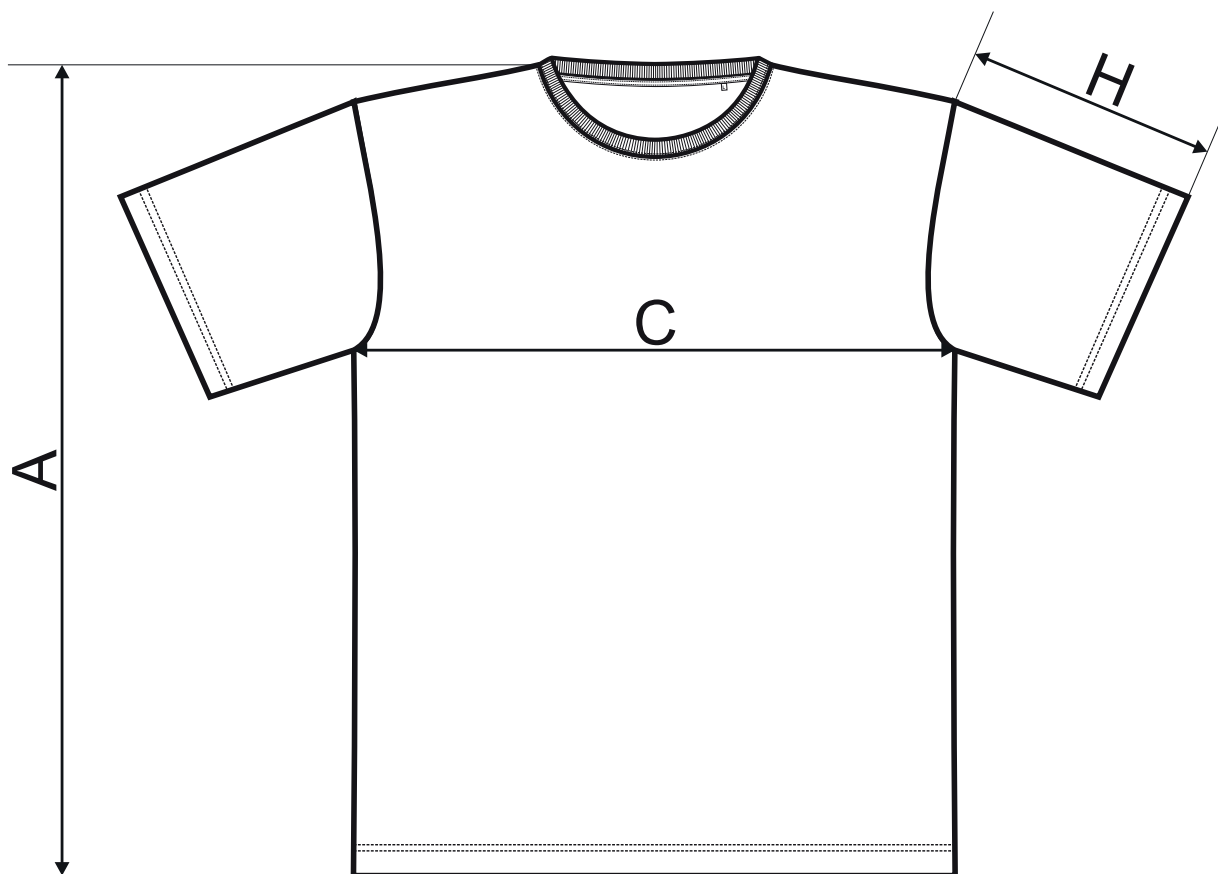

F29 BasicFree ♂

SIZE SPECIFICATION [cm]

| size | S | M | L | XL | 2XL | 3XL |
|----------|------|------|------|------|------|------|
| A | 70 | 72 | 74 | 76 | 78 | 81 |
| C | 47 | 51 | 55 | 59 | 64 | 70 |
| H | 19,5 | 20,5 | 21,5 | 22,5 | 23,5 | 24,5 |

All size specifications listed are in cm. Accepted tolerance of up to ± 5%.

STANDARD
100
PG020 153249
OETI

amfori BSCI
Trade with purpose

Bary 03, 12 / Colours 03, 12:

Ostatní / Other colours: