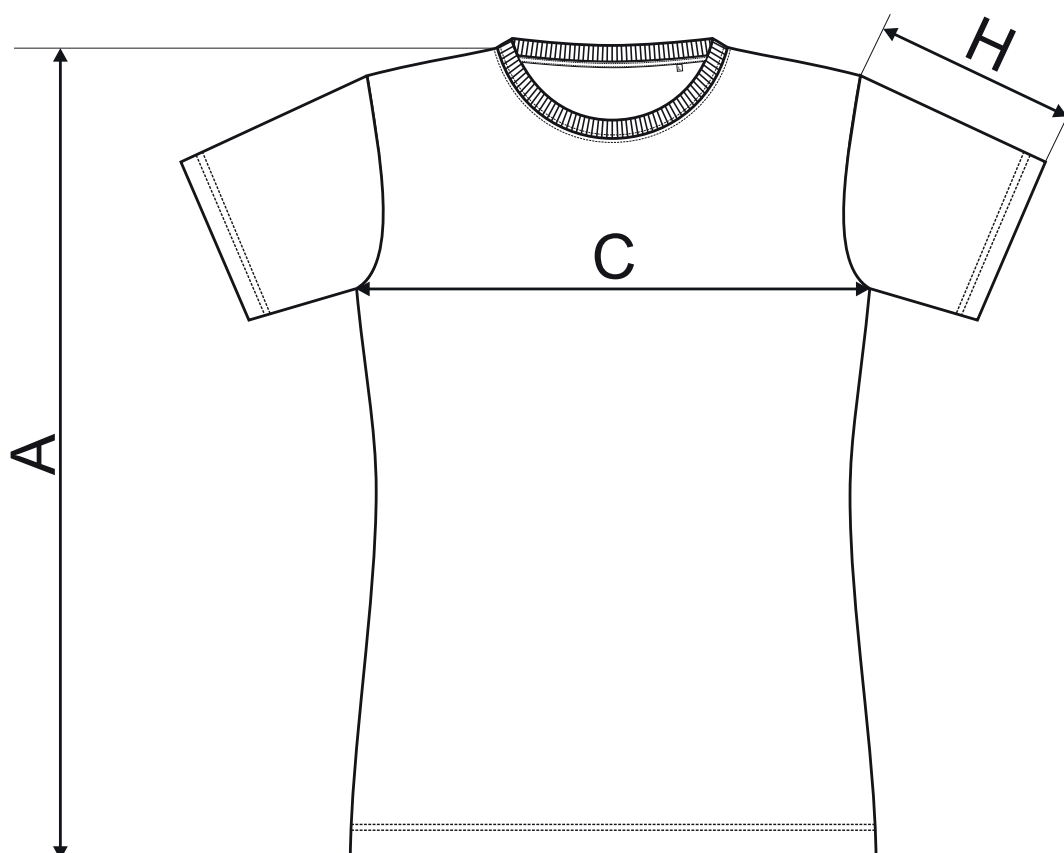

F34 BasicFree ♀

SIZE SPECIFICATION [cm]

NEW

size	XS	S	M	L	XL	2XL
A	62	64	66	68.5	71	73.5
C	40	44	48	52	58	64
H	15,5	16,5	17,5	18,5	19,5	20,5

SIZE SPECIFICATION [cm]

ORIGINAL

size	XS	S	M	L	XL	2XL
A	60	62	64	66	68	70
C	41	45	49	53	56	59
H	14	15	16	17	18	19

All size specifications listed are in cm. Accepted tolerance of up to ± 5%.

Barva 12 / Colour 12:

Ostatní / Other colours:

STANDARD
100
PG020 153249
OETI

amfori 
Trade with purpose